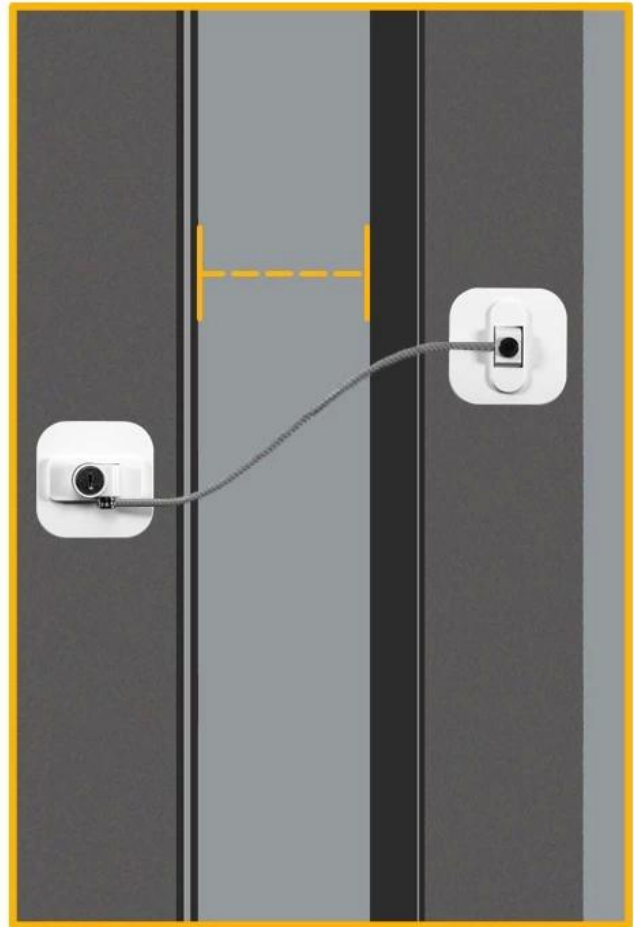

# WINDOW OPENING SIZE IS USER-DECIDED

window opening size depends on the installation position  
The larger the stagger distance, the smaller the window opening space

Alignment positioning  
makes biggest opening size

Diagonal positioning  
makes small opening size