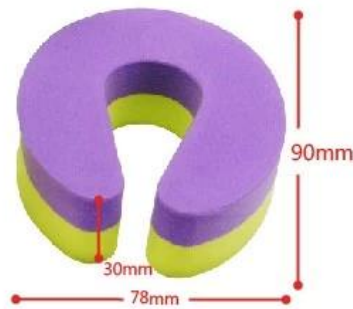

Color

- yellow+green
- purple+yellow
- green+purple

SIZE

"C" type

"U" type

Thickening type

Standard type

PRODUCTS DESCRIPTION