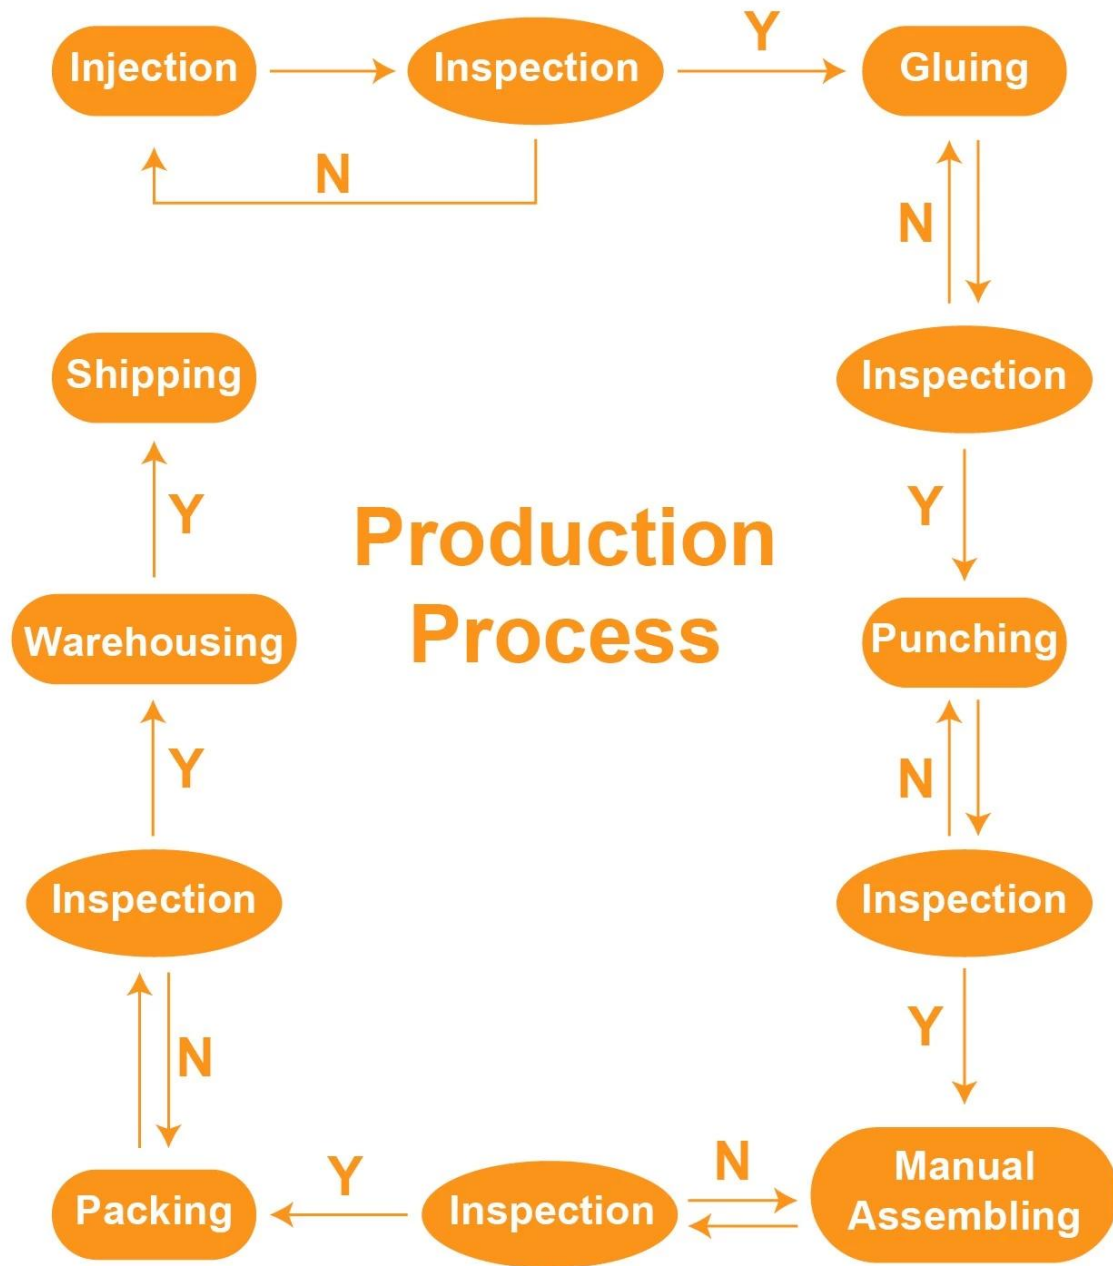

本公司 產品 種類 繁多 且 品質 要求 極 高 故 在 生產 過程 中 必須 加強 品質 控制 以 確保 產品 品質 符合 客戶 需求

本公司 生產 過程 中 必須 加強 品質 控制 :
本公司 生產 過程 中 必須 加強 品質 控制 以 確保 產品 品質 符合 客戶 需求 :

關於 本公司

Company Profile

Guangzhou Balance Daily Commodities Co.Ltd

本公司 生產 過程 中 必須 加強 品質 控制 以 確保 產品 品質 符合 客戶 需求 2005 年 1 月