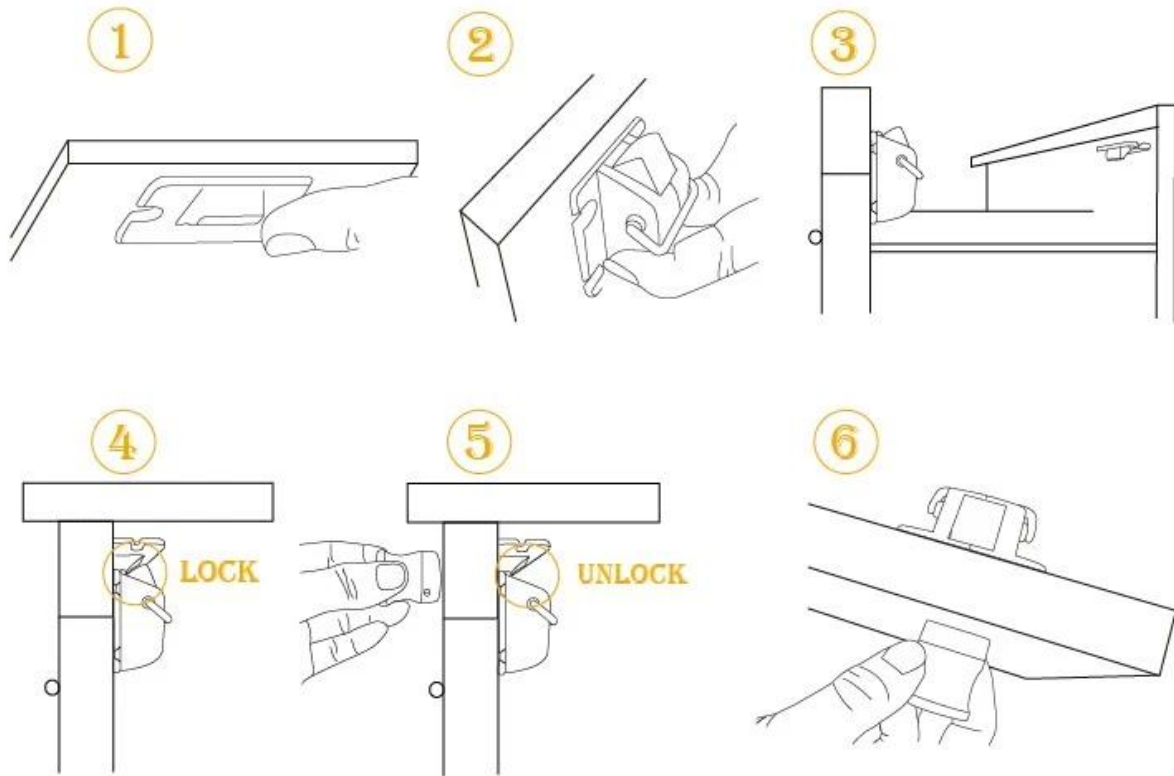

How to use

● The lock can be closed if you do not need it.