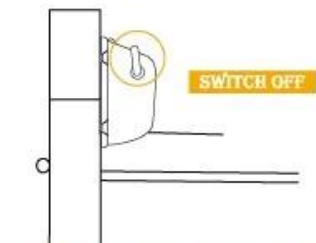

How to use

● The lock can be closed if you do not need it.